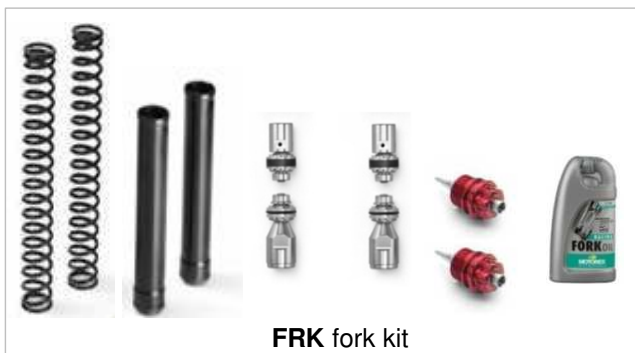

BUELL

XB 12S my 03/09

Product	code	description
Fork kit (fork type Showa 43)	FB401KS	FKS Spring kit
Fork kit (fork type Showa 43)	FB401RK	FRK Hydraulic kit
Fork kit (C-R-P) (fork type Showa 43)	F20B401K	F20K "quad valve" Hydraulic Cartridge kit
Fork kit (C-R-P) (fork type Showa 43)	F25B401R	F25R Hydraulic Cartridge kit
Fork kit (C-R-P) (fork type Showa 43)	F25B401SA	F25SA sealed" Hydraulic Cartridge kit

C = Compression adjustment / regolazione Compressione
 R = Rebound adjustment / regolazione Estensione
 P = spring Preload / Precarico molla